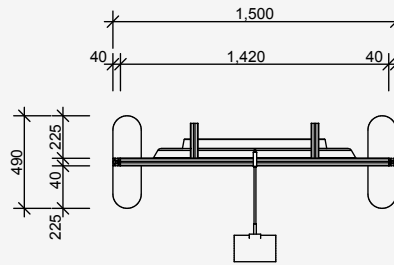

Elevation

Plan

Kit Components

**TechStyle Fabric Skins**  
Dye sublimated graphic panels  
2 x to suit display TV size

**TechStyle LED Spotlight**  
110~240v LED clamp mounted  
spotlight (not included as  
standard)

**TechStyle Framing**  
Anodised lightweight aluminium  
4 x 1175mm lengths  
4 x 1420mm lengths

**TechStyle Carry Case**  
Lightweight wheeled carry cases  
for ultimate portability

**TechStyle Feet**  
2 x anodised lightweight  
aluminium feet